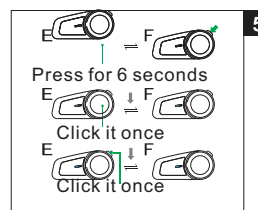

5

MUSIC PLAY/PAUSE

VOLUME ADJUSTMENT

6

MUSIC/FM SWITCH NEXT AND PREVIOUS

7

PAIRING BETWEEN 2 NVOLO DEVICES

- Put both A and B into pairing state
- Connect A and B

8

PAIRING BETWEEN 6 NVOLO DEVICES

A and F are not allowed to be paired.

- Clear all match record between A and F. Press and hold the On /off button of A and F for 5 seconds until you hear sound prompt «power off», then hold them for another 3 seconds.

- The members are paired with each other in the following steps.

9

- Connect A, B, C, D, E and F in series

E and F are not disconnected after the steps 2 is completed.. Now A, B, C, D, E and F are all matched successfully, you can enter group intercom.