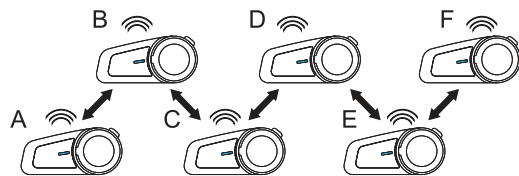

5

MUSIC PLAY/PAUSE

VOLUME ADJUSTMENT

6

MUSIC/FM SWITCH NEXT AND PREVIOUS

7

PAIRING BETWEEN 2 NVOLO DEVICES

- Put both A and B into pairing state
- Connect A and B

8

PAIRING BETWEEN 6 NVOLO DEVICES

A and F are not allowed to be paired.

- Clear all match record between A and F. Press and hold the On /off button of A and F for 5 seconds until you hear sound prompt «power off», then hold them for another 3 seconds.

- The members are paired with each other in the following steps.

9

- Connect A, B, C, D, E and F in series

E and F are not disconnected after the steps 2 is completed.. Now A, B, C, D, E and F are all matched successfully, you can enter group intercom.