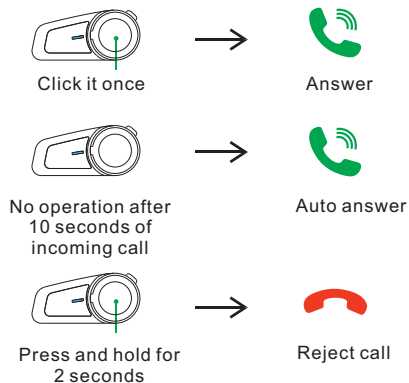

TURN ON

WAYS TO ENTER PAIRED STATE

START THE BLUETOOTH INTERCOM

END THE BLUETOOTH INTERCOM

CLEAR THE PAIRING DEVICE

NOTE: Don't let go when you hear the shutdown voice, continue to hold for 3 seconds, and let go when you hear the beep. Automatically shut down after clearing the device.

TURN OFF

PAIRING WITH MOBILE, GPS AND MP3

1

2

3

PHONE OPERATION

4

SWITCH BETWEEN BLUETOOTH AND FM

5

MUSIC PLAY/PAUSE

VOLUME ADJUSTMENT

6

MUSIC/FM SWITCH NEXT AND PREVIOUS

7

PAIRING BETWEEN 2 NVOLO DEVICES

- Put both A and B into pairing state
- Connect A and B