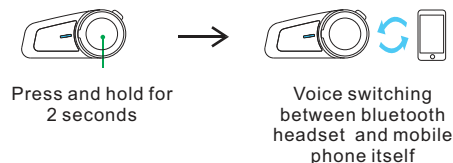

TURN ON

WAYS TO ENTER PAIRED STATE

START THE BLUETOOTH INTERCOM

END THE BLUETOOTH INTERCOM

CLEAR THE PAIRING DEVICE

NOTE: Don't let go when you hear the shutdown voice, continue to hold for 3 seconds, and let go when you hear the beep. Automatically shut down after clearing the device.

TURN OFF

PAIRING WITH MOBILE, GPS AND MP3

1

2

3

PHONE OPERATION

4

SWITCH BETWEEN BLUETOOTH AND FM

5

MUSIC PLAY/PAUSE

VOLUME ADJUSTMENT

6

MUSIC/FM SWITCH NEXT AND PREVIOUS

7

PAIRING BETWEEN 2 NVOLO DEVICES

- Put both A and B into pairing state
- Connect A and B