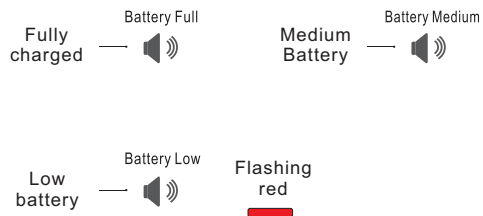

POWER ON VOICE PROMPT

CHARGING INDICATOR STATUS

12