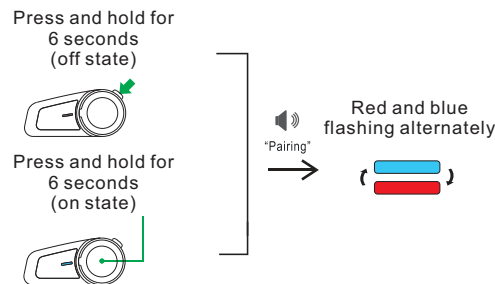

Bluetooth Version: 5.0
 Battery Type: Rechargeable Li-Polimer
 Stand by: Up to 200 hours
 Talk time: Up to 10 hours
 Charging Time: About 2,5 hours
 Power Adaptor: 5V - 0.5 A

1. On/off bluetooth
2. Multi function button
3. Charger socket
4. Headset socket
5. Clamp
6. Indicator light
7. Knob

TURN ON

WAYS TO ENTER PAIRED STATE

START THE BLUETOOTH INTERCOM

END THE BLUETOOTH INTERCOM

CLEAR THE PAIRING DEVICE

NOTE: Don't let go when you hear the shutdown voice, continue to hold for 3 seconds, and let go when you hear the beep. Automatically shut down after clearing the device.