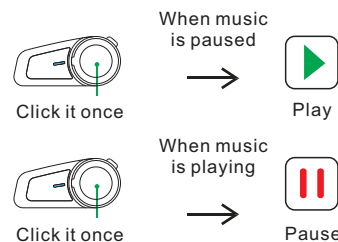

TURN ON

WAYS TO ENTER PAIRED STATE

START THE BLUETOOTH INTERCOM

END THE BLUETOOTH INTERCOM

CLEAR THE PAIRING DEVICE

NOTE: Don't let go when you hear the shutdown voice, continue to hold for 3 seconds, and let go when you hear the beep. Automatically shut down after clearing the device.

TURN OFF

PAIRING WITH MOBILE, GPS AND MP3

1

2

3

PHONE OPERATION

4

SWITCH BETWEEN BLUETOOTH AND FM

5

MUSIC PLAY/PAUSE

VOLUME ADJUSTMENT

6

MUSIC/FM SWITCH NEXT AND PREVIOUS

7

PAIRING BETWEEN 2 NVOLO DEVICES

- Put both A and B into pairing state
- Connect A and B