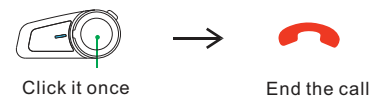

TURN ON

WAYS TO ENTER PAIRED STATE

START THE BLUETOOTH INTERCOM

END THE BLUETOOTH INTERCOM

CLEAR THE PAIRING DEVICE

NOTE: Don't let go when you hear the shutdown voice, continue to hold for 3 seconds, and let go when you hear the beep. Automatically shut down after clearing the device.

TURN OFF

PAIRING WITH MOBILE, GPS AND MP3

1

2

3

PHONE OPERATION

4

SWITCH BETWEEN BLUETOOTH AND FM

5

MUSIC PLAY/PAUSE

VOLUME ADJUSTMENT

6

MUSIC/FM SWITCH NEXT AND PREVIOUS

7

PAIRING BETWEEN 2 NVOLO DEVICES

- Put both A and B into pairing state
- Connect A and B