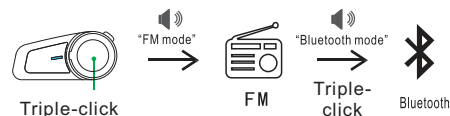

TURN ON

WAYS TO ENTER PAIRED STATE

START THE BLUETOOTH INTERCOM

END THE BLUETOOTH INTERCOM

CLEAR THE PAIRING DEVICE

NOTE: Don't let go when you hear the shutdown voice, continue to hold for 3 seconds, and let go when you hear the beep. Automatically shut down after clearing the device.

TURN OFF

PAIRING WITH MOBILE, GPS AND MP3

1

2

3

PHONE OPERATION

4

SWITCH BETWEEN BLUETOOTH AND FM

5

MUSIC PLAY/PAUSE

VOLUME ADJUSTMENT

6

MUSIC/FM SWITCH NEXT AND PREVIOUS

7

PAIRING BETWEEN 2 NVOLO DEVICES

- Put both A and B into pairing state
- Connect A and B