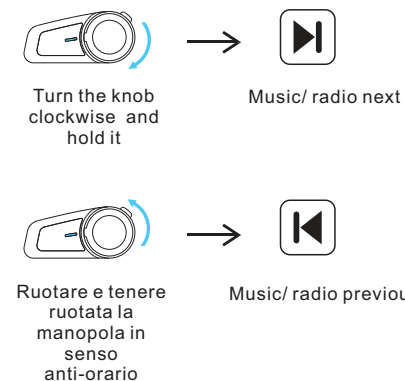

TURN ON

WAYS TO ENTER PAIRED STATE

START THE BLUETOOTH INTERCOM

END THE BLUETOOTH INTERCOM

CLEAR THE PAIRING DEVICE

NOTE: Don't let go when you hear the shutdown voice, continue to hold for 3 seconds, and let go when you hear the beep. Automatically shut down after clearing the device.

TURN OFF

PAIRING WITH MOBILE, GPS AND MP3

1

2

3

PHONE OPERATION

4

SWITCH BETWEEN BLUETOOTH AND FM

5

MUSIC PLAY/PAUSE

VOLUME ADJUSTMENT

6

MUSIC/FM SWITCH NEXT AND PREVIOUS

7

PAIRING BETWEEN 2 NVOLO DEVICES

- Put both A and B into pairing state
- Connect A and B

8

PAIRING BETWEEN 6 NVOLO DEVICES

A and F are not allowed to be paired.

- Clear all match record between A and F. Press and hold the On /off button of A and F for 5 seconds until you hear sound prompt «power off», then hold them for another 3 seconds.