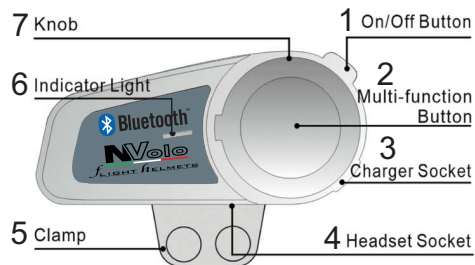

Bluetooth Version: 5.0
 Battery Type: Rechargeable Li-Polimer
 Stand by: Up to 200 hours
 Talk time: Up to 10 hours
 Charging Time: About 2,5 hours
 Power Adaptor: 5V - 0.5 A

1. On/off bluetooth
2. Multi function button
3. Charger socket
4. Headset socket
5. Clamp
6. Indicator light
7. Knob

TURN ON

WAYS TO ENTER PAIRED STATE

START THE BLUETOOTH INTERCOM

END THE BLUETOOTH INTERCOM

CLEAR THE PAIRING DEVICE

NOTE: Don't let go when you hear the shutdown voice, continue to hold for 3 seconds, and let go when you hear the beep. Automatically shut down after clearing the device.