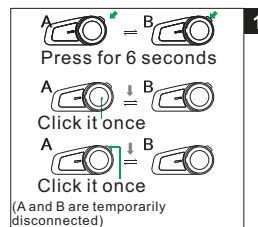

PAIRING BETWEEN 2 NVOLO DEVICES

1. Put both A and B into pairing state
2. Connect A and B

8

PAIRING BETWEEN 6 NVOLO DEVICES

A and F are not allowed to be paired.

1. Clear all match record between A and F. Press and hold the On /off button of A and F for 5 seconds until you hear sound prompt «power off», then hold them for another 3 seconds.

1. The members are paired with each other in the following steps.

9

1. Connect A, B, C, D, E and F in series

E and F are not disconnected after the steps 2 is completed.. Now A, B, C, D, E and F are all matched successfully, you can enter group intercom.

During the 6 people group intercom, if D receives a call, D will be disconnected temporarily from the group. A, B and C form a group, E and F another group. After D's call is over, D will be automatically reconnected into the group intercom and 6 people group intercom resumes.

10

11

POWER ON VOICE PROMPT

CHARGING INDICATOR STATUS

12