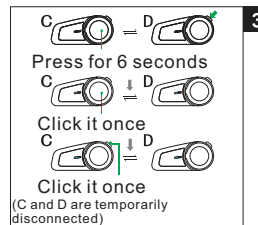

PAIRING BETWEEN 2 NVOLO DEVICES

1. Put both A and B into pairing state
2. Connect A and B

8

PAIRING BETWEEN 6 NVOLO DEVICES

A and F are not allowed to be paired.

1. Clear all match record between A and F. Press and hold the On /off button of A and F for 5 seconds until you hear sound prompt «power off», then hold them for another 3 seconds.

1. The members are paired with each other in the following steps.

9

1. Connect A, B, C, D, E and F in series

E and F are not disconnected after the steps 2 is completed.. Now A, B, C, D, E and F are all matched successfully, you can enter group intercom.

During the 6 people group intercom, if D receives a call, D will be disconnected temporarily from the group. A, B and C form a group, E and F another group. After D's call is over, D will be automatically reconnected into the group intercom and 6 people group intercom resumes.

10

11

POWER ON VOICE PROMPT

CHARGING INDICATOR STATUS

12