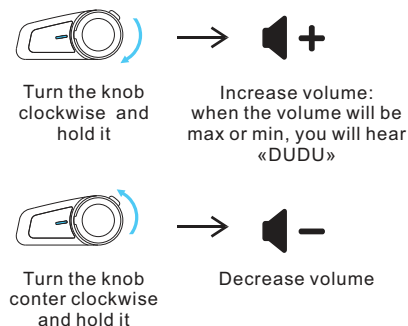

TURN ON

WAYS TO ENTER PAIRED STATE

START THE BLUETOOTH INTERCOM

END THE BLUETOOTH INTERCOM

CLEAR THE PAIRING DEVICE

NOTE: Don't let go when you hear the shutdown voice, continue to hold for 3 seconds, and let go when you hear the beep. Automatically shut down after clearing the device.

TURN OFF

PAIRING WITH MOBILE, GPS AND MP3

1

2

3

PHONE OPERATION

4

SWITCH BETWEEN BLUETOOTH AND FM

5

MUSIC PLAY/PAUSE

VOLUME ADJUSTMENT

6

MUSIC/FM SWITCH NEXT AND PREVIOUS

7

PAIRING BETWEEN 2 NVOLO DEVICES

- Put both A and B into pairing state
- Connect A and B