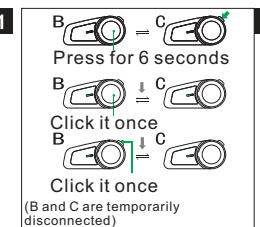

5

MUSIC PLAY/PAUSE

VOLUME ADJUSTMENT

6

MUSIC/FM SWITCH NEXT AND PREVIOUS

7

PAIRING BETWEEN 2 NVOLO DEVICES

- Put both A and B into pairing state
- Connect A and B

8

PAIRING BETWEEN 6 NVOLO DEVICES

A and F are not allowed to be paired.

- Clear all match record between A and F. Press and hold the On /off button of A and F for 5 seconds until you hear sound prompt «power off», then hold them for another 3 seconds.

- The members are paired with each other in the following steps.

9

- Connect A, B, C, D, E and F in series

E and F are not disconnected after the steps 2 is completed.. Now A, B, C, D, E and F are all matched successfully, you can enter group intercom.