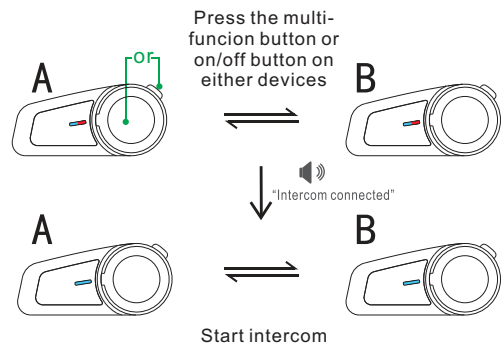

5

MUSIC PLAY/PAUSE

VOLUME ADJUSTMENT

6

MUSIC/FM SWITCH NEXT AND PREVIOUS

7

PAIRING BETWEEN 2 NVOLO DEVICES

- Put both A and B into pairing state
- Connect A and B

8

PAIRING BETWEEN 6 NVOLO DEVICES

A and F are not allowed to be paired.

- Clear all match record between A and F. Press and hold the On /off button of A and F for 5 seconds until you hear sound prompt «power off», then hold them for another 3 seconds.

- The members are paired with each other in the following steps.

9

- Connect A, B, C, D, E and F in series

E and F are not disconnected after the steps 2 is completed.. Now A, B, C, D, E and F are all matched successfully, you can enter group intercom.