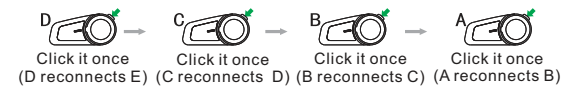

8

PAIRING BETWEEN 6 NVOLO DEVICES

A and F are not allowed to be paired.

- Clear all match record between A and F. Press and hold the On /off button of A and F for 5 seconds until you hear sound prompt «power off», then hold them for another 3 seconds.

- The members are paired with each other in the following steps.

9

- Connect A, B, C, D, E and F in series

E and F are not disconnected after the steps 2 is completed.. Now A, B, C, D, E and F are all matched successfully, you can enter group intercom.