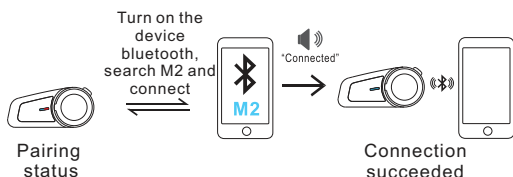

TURN ON

WAYS TO ENTER PAIRED STATE

START THE BLUETOOTH INTERCOM

END THE BLUETOOTH INTERCOM

CLEAR THE PAIRING DEVICE

NOTE: Don't let go when you hear the shutdown voice, continue to hold for 3 seconds, and let go when you hear the beep. Automatically shut down after clearing the device.

TURN OFF

PAIRING WITH MOBILE, GPS AND MP3

1

2

3

PHONE OPERATION

4

SWITCH BETWEEN BLUETOOTH AND FM

5

MUSIC PLAY/PAUSE

VOLUME ADJUSTMENT

6

MUSIC/FM SWITCH NEXT AND PREVIOUS

7

PAIRING BETWEEN 2 NVOLO DEVICES

- Put both A and B into pairing state
- Connect A and B