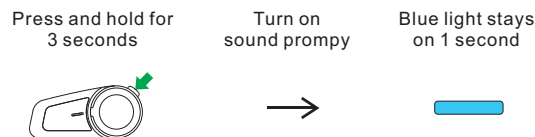

Bluetooth Version: 5.0
 Battery Type: Rechargeable Li-Polimer
 Stand by: Up to 200 hours
 Talk time: Up to 10 hours
 Charging Time: About 2,5 hours
 Power Adaptor: 5V - 0.5 A

1. On/off bluetooth
2. Multi function button
3. Charger socket
4. Headset socket
5. Clamp
6. Indicator light
7. Knob

TURN ON

WAYS TO ENTER PAIRED STATE

START THE BLUETOOTH INTERCOM

END THE BLUETOOTH INTERCOM

CLEAR THE PAIRING DEVICE

NOTE: Don't let go when you hear the shutdown voice, continue to hold for 3 seconds, and let go when you hear the beep. Automatically shut down after clearing the device.