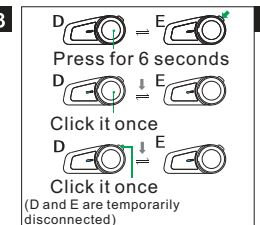

5

MUSIC PLAY/PAUSE

VOLUME ADJUSTMENT

6

MUSIC/FM SWITCH NEXT AND PREVIOUS

7

PAIRING BETWEEN 2 NVOLO DEVICES

- Put both A and B into pairing state
- Connect A and B

8

PAIRING BETWEEN 6 NVOLO DEVICES

A and F are not allowed to be paired.

- Clear all match record between A and F. Press and hold the On /off button of A and F for 5 seconds until you hear sound prompt «power off», then hold them for another 3 seconds.

- The members are paired with each other in the following steps.

9

- Connect A, B, C, D, E and F in series

E and F are not disconnected after the steps 2 is completed.. Now A, B, C, D, E and F are all matched successfully, you can enter group intercom.